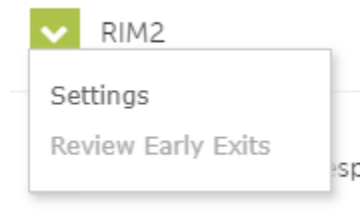

Click to Continue to LockDown Browser.

Prevent Cheating During Online Quizzes

Don't show this page again

Continue to LockDown Browser >

Click the arrow below the quiz name to expand the menu and click Settings.