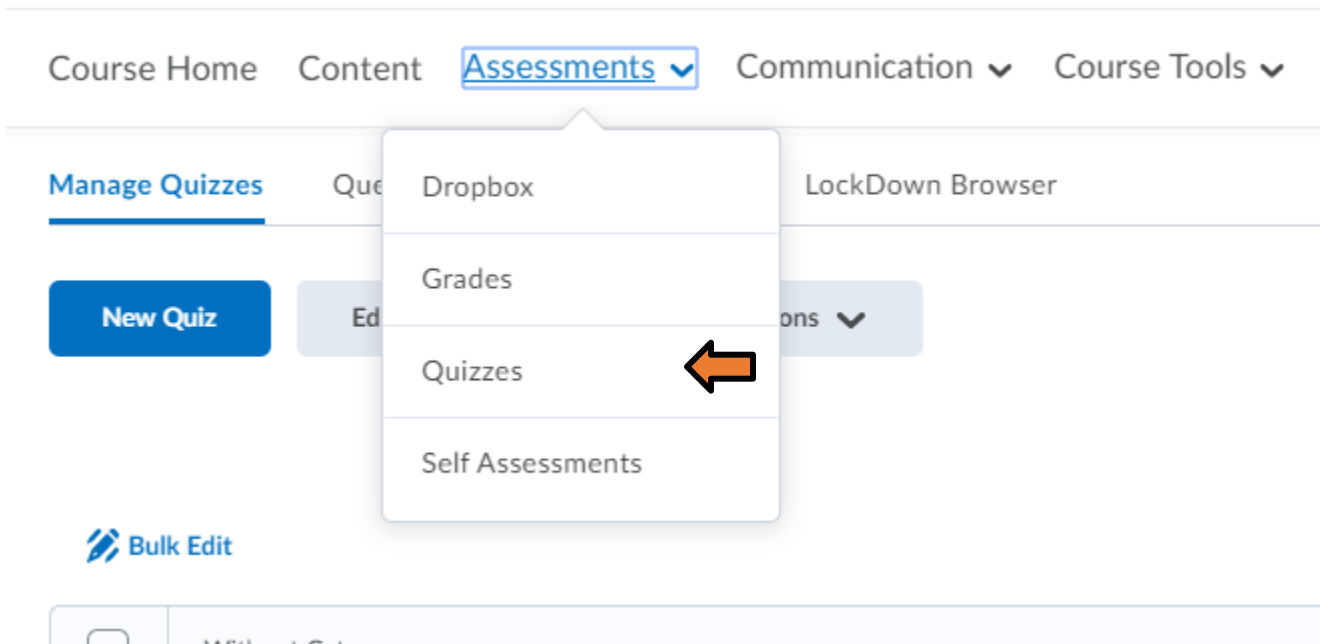

Respondus Lockdown Browser

Adding Respondus Lockdown Browser to a Quiz

On the D2L navbar, click **Assessments**, then **Quizzes**.