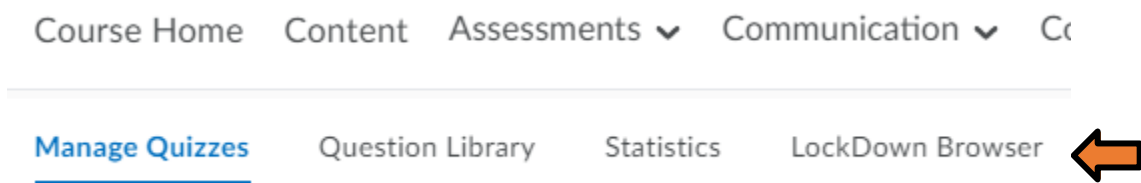

When the Quizzes page opens, click on the LockDown Browser Button.